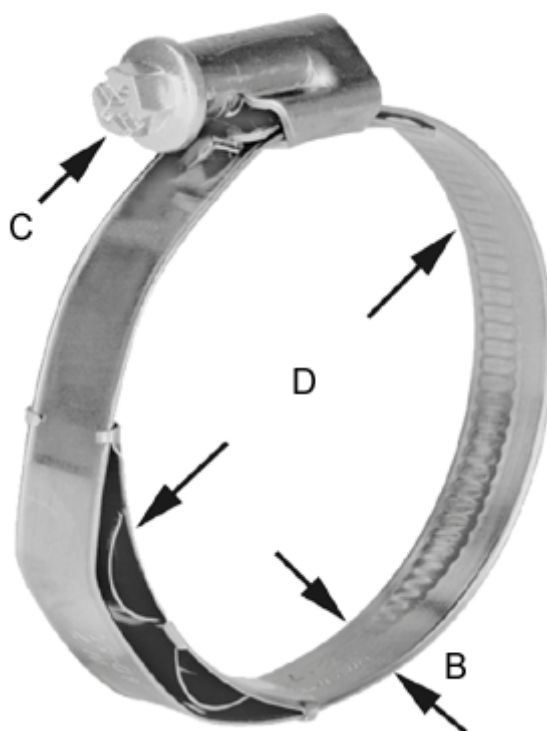

Article number: 021277708090

Description: Worm Drive Hose Clip with spring insert  
TORRO WF 80-100/9 C7 W3

## Measures

---

C (screw type) =	C7
Diameter D =	80-100
Width B =	9